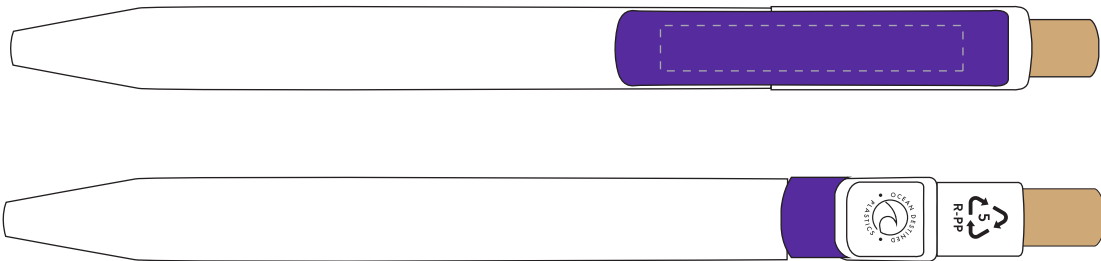

Your Ref:	Quantity:	Product Code: TPC000118
Our Ref:	Version: 1	Product Colour: PURPLE

PRINTING CONCERNS:**PRODUCT INFO:**

We stock this item in the following colours

**PANTONE REFERENCE(S)**

- Colour 1
- Colour 2

ARTWORK SCALE 100%

ARTWORK SCALE 100%

Max print area: 40mm x 6mm

Product Image for visualisation
- colours may vary

The dashed line is to demonstrate print area and will not appear on your printed item

PLEASE NOTE: